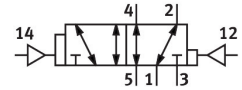

Pneumatic valve

JD-5/2-D-3-C

Part number: 151866

FESTO

[PDF](#) General operating condition

Data sheet

Feature	Value
Valve function	5/2-way, bistable, dominant
Type of actuation	Pneumatic
Construction width	65 mm
Standard nominal flow rate (standardised to DIN 1343)	4500 l/min
pneumatic working port	Sub-base size 3 to ISO 5599-1 G1/2
Operating pressure	-0.09 MPa ... 1.6 MPa
Operating pressure	-0.9 bar ... 16 bar
Design	Piston gate valve
Approval	c UL us - Recognized (OL)
Nominal size	14.5 mm
Grid dimension	71 mm
Exhaust-air function	With flow control option
Sealing principle	Soft
Mounting position	optional
Conforms to standard	ISO 5599-1
Manual override	None
ISO code	303
Type of piloting	Direct
Flow direction	Reversible
Symbol	00991042
lap	Overlap
Pilot pressure	2 bar ... 16 bar
Switching time reversal	8 ms
Switching time reversal (dominating)	8 ms
Operating medium	Compressed air to ISO 8573-1:2010 [7:4:4]
Note on operating and pilot medium	Lubricated operation possible (in which case lubricated operation will always be required)
Vibration resistance	Transport application test with severity level 1 to FN 942017-4 and EN 60068-2-6
Shock resistance	Shock test with severity level 2 to FN 942017-5 and EN 60068-2-27
LABS (PWIS) conformity	VDMA24364-B1/B2-L
Media temperature	-10 °C ... 60 °C
Sound pressure level	85 dB(A)
Pilot medium	Compressed air to ISO 8573-1:2010 [7:4:4]
Ambient temperature	-10 °C ... 60 °C