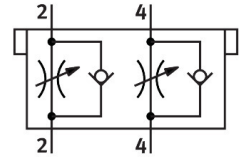

One-way flow control valve CPV10-BS-2XGRZZ-M7

Part number: 184140

FESTO

 [General operating condition](#)

Data sheet

Feature	Value
Symbol	00991884
LABS (PWIS) conformity	VDMA24364-B1/B2-L
Product weight	30 g
Note on materials	RoHS-compliant