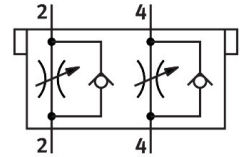

# One-way flow control valve CPV10-BS-2XGRAZ-M7

Part number: 184141

FESTO

 [General operating condition](#)

## Data sheet

Feature	Value
Symbol	00991885
LABS (PWIS) conformity	VDMA24364-B1/B2-L
Product weight	30 g
Note on materials	RoHS-compliant