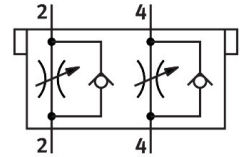

One-way flow control valve CPV14-BS-2XGRAZ-1/8

Part number: 184143

FESTO

 [General operating condition](#)

Data sheet

Feature	Value
Symbol	00991885
LABS (PWIS) conformity	VDMA24364-B1/B2-L
Product weight	54 g
Note on materials	RoHS-compliant