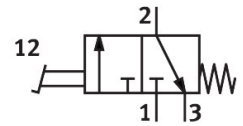

# Pushbutton valve F-3-M5

Part number: 4452

FESTO

 [General operating condition](#)

## Data sheet

Feature	Value
Valve function	3/2-way, closed, monostable
Standard nominal flow rate (standardised to DIN 1343)	80 l/min
pneumatic working port	M5
Operating pressure	-0.9 bar ... 8 bar
Type of reset	Mechanical spring
Type of piloting	Direct
Symbol	00991101
LABS (PWIS) conformity	VDMA24364-B1/B2-L
Product weight	235 g
Pneumatic connection, port 1	M5
Pneumatic connection, port 2	M5
Pneumatic connection, port 3	M5