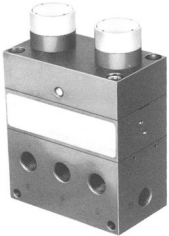

# Pushbutton valve T-5/3-1/4

Part number: 4578

FESTO

 [General operating condition](#)

## Data sheet

Feature	Value
Valve function	5/3 closed
Type of actuation	Manual
Standard nominal flow rate (standardised to DIN 1343)	680 l/min
pneumatic working port	G1/4
Operating pressure	0.2 MPa ... 1 MPa
Operating pressure	2 bar ... 10 bar
Nominal size	7 mm
Sealing principle	Soft
Type of piloting	Pilot actuated
Symbol	00991156
LABS (PWIS) conformity	VDMA24364-B1/B2-L
Ambient temperature	-10 °C ... 60 °C
Product weight	1160 g
Pneumatic connection, port 1	G1/4
Pneumatic connection, port 2	G1/4
Pneumatic connection, port 3	G1/4