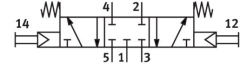

# Pushbutton valve T-5/3-1/4

Part number: 4578

FESTO

 [General operating condition](#)

## Data sheet

Feature	Value
Valve function	5/3 closed
Type of actuation	Manual
Standard nominal flow rate (standardised to DIN 1343)	680 l/min
pneumatic working port	G1/4
Operating pressure	0.2 MPa ... 1 MPa
Operating pressure	2 bar ... 10 bar
Nominal size	7 mm
Sealing principle	Soft
Type of piloting	Pilot actuated
Symbol	00991156
LABS (PWIS) conformity	VDMA24364-B1/B2-L
Ambient temperature	-10 °C ... 60 °C
Product weight	1160 g
Pneumatic connection, port 1	G1/4
Pneumatic connection, port 2	G1/4
Pneumatic connection, port 3	G1/4