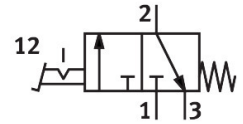

Foot valve with detent FPB-3-1/4

Part number: 526984

FESTO

[General operating condition](#)

Data sheet

Feature	Value
Valve function	3/2 bistable
Type of actuation	Manual
Standard nominal flow rate (standardised to DIN 1343)	550 l/min
pneumatic working port	G1/4
Operating pressure	-0.95 bar ... 10 bar
Design	Poppet seat
Type of reset	Mechanical spring
Nominal size	7 mm
Mounting position	optional
Type of piloting	Direct
Flow direction	Non-reversible
Symbol	00991275
Operating medium	Compressed air to ISO 8573-1:2010 [7:4:4]
LABS (PWIS) conformity	VDMA24364-B1/B2-L
Ambient temperature	-10 °C ... 60 °C
Actuating force	31.5 N
Product weight	610 g
Type of mounting	With through-hole
Pneumatic connection, port 1	G1/4
Pneumatic connection, port 2	G1/4
Pneumatic connection, port 3	G1/4
Material seals	NBR
Material housing	Die-cast aluminium