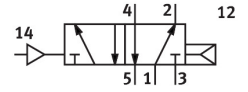

Pneumatic valve CL-5/2-1/2

Part number: 5813

FESTO

[PDF](#) General operating condition

Data sheet

Feature	Value
Valve function	5/2-way, monostable
pneumatic working port	G1/2
Operating pressure	1 bar ... 10 bar
Symbol	00991048
Pilot pressure	2 bar ... 10 bar
LABS (PWIS) conformity	VDMA24364 zone III
Pneumatic connection, port 1	G1/2
Pneumatic connection, port 2	G1/2
Pneumatic connection, port 3	G1/2
Pneumatic connection, port 4	G1/2
Pneumatic connection, port 5	G1/2