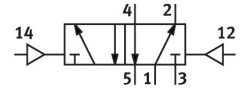

Pneumatic valve CJ-5/2-1/2

Part number: 5815

FESTO

[PDF](#) General operating condition

Data sheet

Feature	Value
Valve function	5/2 bistable
pneumatic working port	G1/2
Operating pressure	1 bar ... 12 bar
Symbol	00991002
Pilot pressure	2 bar ... 10 bar
LABS (PWIS) conformity	VDMA24364 zone III
Pneumatic connection, port 1	G1/2
Pneumatic connection, port 2	G1/2
Pneumatic connection, port 3	G1/2
Pneumatic connection, port 4	G1/2
Pneumatic connection, port 5	G1/2