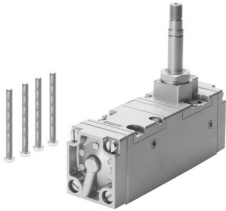

Solenoid valve CM-5/2-1/2-CH

Part number: 6117

FESTO

[PDF General operating condition](#)

Data sheet

Feature	Value
Valve function	5/2-way, monostable
pneumatic working port	G1/2
Operating pressure	1.5 bar ... 10 bar
Symbol	00991049
LABS (PWIS) conformity	VDMA24364 zone III
Pneumatic connection, port 1	G1/2
Pneumatic connection, port 2	G1/2
Pneumatic connection, port 3	G1/2
Pneumatic connection, port 4	G1/2
Pneumatic connection, port 5	G1/2