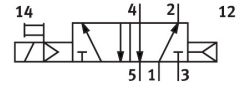

Solenoid valve CM-5/2-1/2-CH

Part number: 6117

FESTO

[PDF General operating condition](#)

Data sheet

Feature	Value
Valve function	5/2-way, monostable
pneumatic working port	G1/2
Operating pressure	1.5 bar ... 10 bar
Symbol	00991049
LABS (PWIS) conformity	VDMA24364 zone III
Pneumatic connection, port 1	G1/2
Pneumatic connection, port 2	G1/2
Pneumatic connection, port 3	G1/2
Pneumatic connection, port 4	G1/2
Pneumatic connection, port 5	G1/2