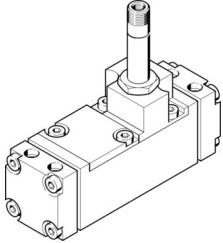

# Solenoid valve CM-5/2-1/2-FH

Part number: 6223

FESTO

[PDF General operating condition](#)

## Data sheet

Feature	Value
Valve function	5/2-way, monostable
pneumatic working port	G1/2
Operating pressure	1.5 bar ... 8 bar
Symbol	00991049
LABS (PWIS) conformity	VDMA24364 zone III
Pneumatic connection, port 1	G1/2
Pneumatic connection, port 2	G1/2
Pneumatic connection, port 3	G1/2
Pneumatic connection, port 4	G1/2
Pneumatic connection, port 5	G1/2