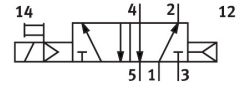

# Solenoid valve CM-5/2-1/2-FH

Part number: 6223

FESTO

[PDF General operating condition](#)

## Data sheet

Feature	Value
Valve function	5/2-way, monostable
pneumatic working port	G1/2
Operating pressure	1.5 bar ... 8 bar
Symbol	00991049
LABS (PWIS) conformity	VDMA24364 zone III
Pneumatic connection, port 1	G1/2
Pneumatic connection, port 2	G1/2
Pneumatic connection, port 3	G1/2
Pneumatic connection, port 4	G1/2
Pneumatic connection, port 5	G1/2