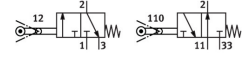

Pneumatic limit valve RWN/O-3-1/8-B

Part number: 9694

FESTO

[PDF General operating condition](#)

Data sheet

Feature	Value
Valve function	3/2-way, monostable, open/closed
Standard nominal flow rate (standardised to DIN 1343)	120 l/min
pneumatic working port	G1/8
Operating pressure	-0.95 bar ... 8 bar
Symbol	00991835
LABS (PWIS) conformity	VDMA24364-B2-L